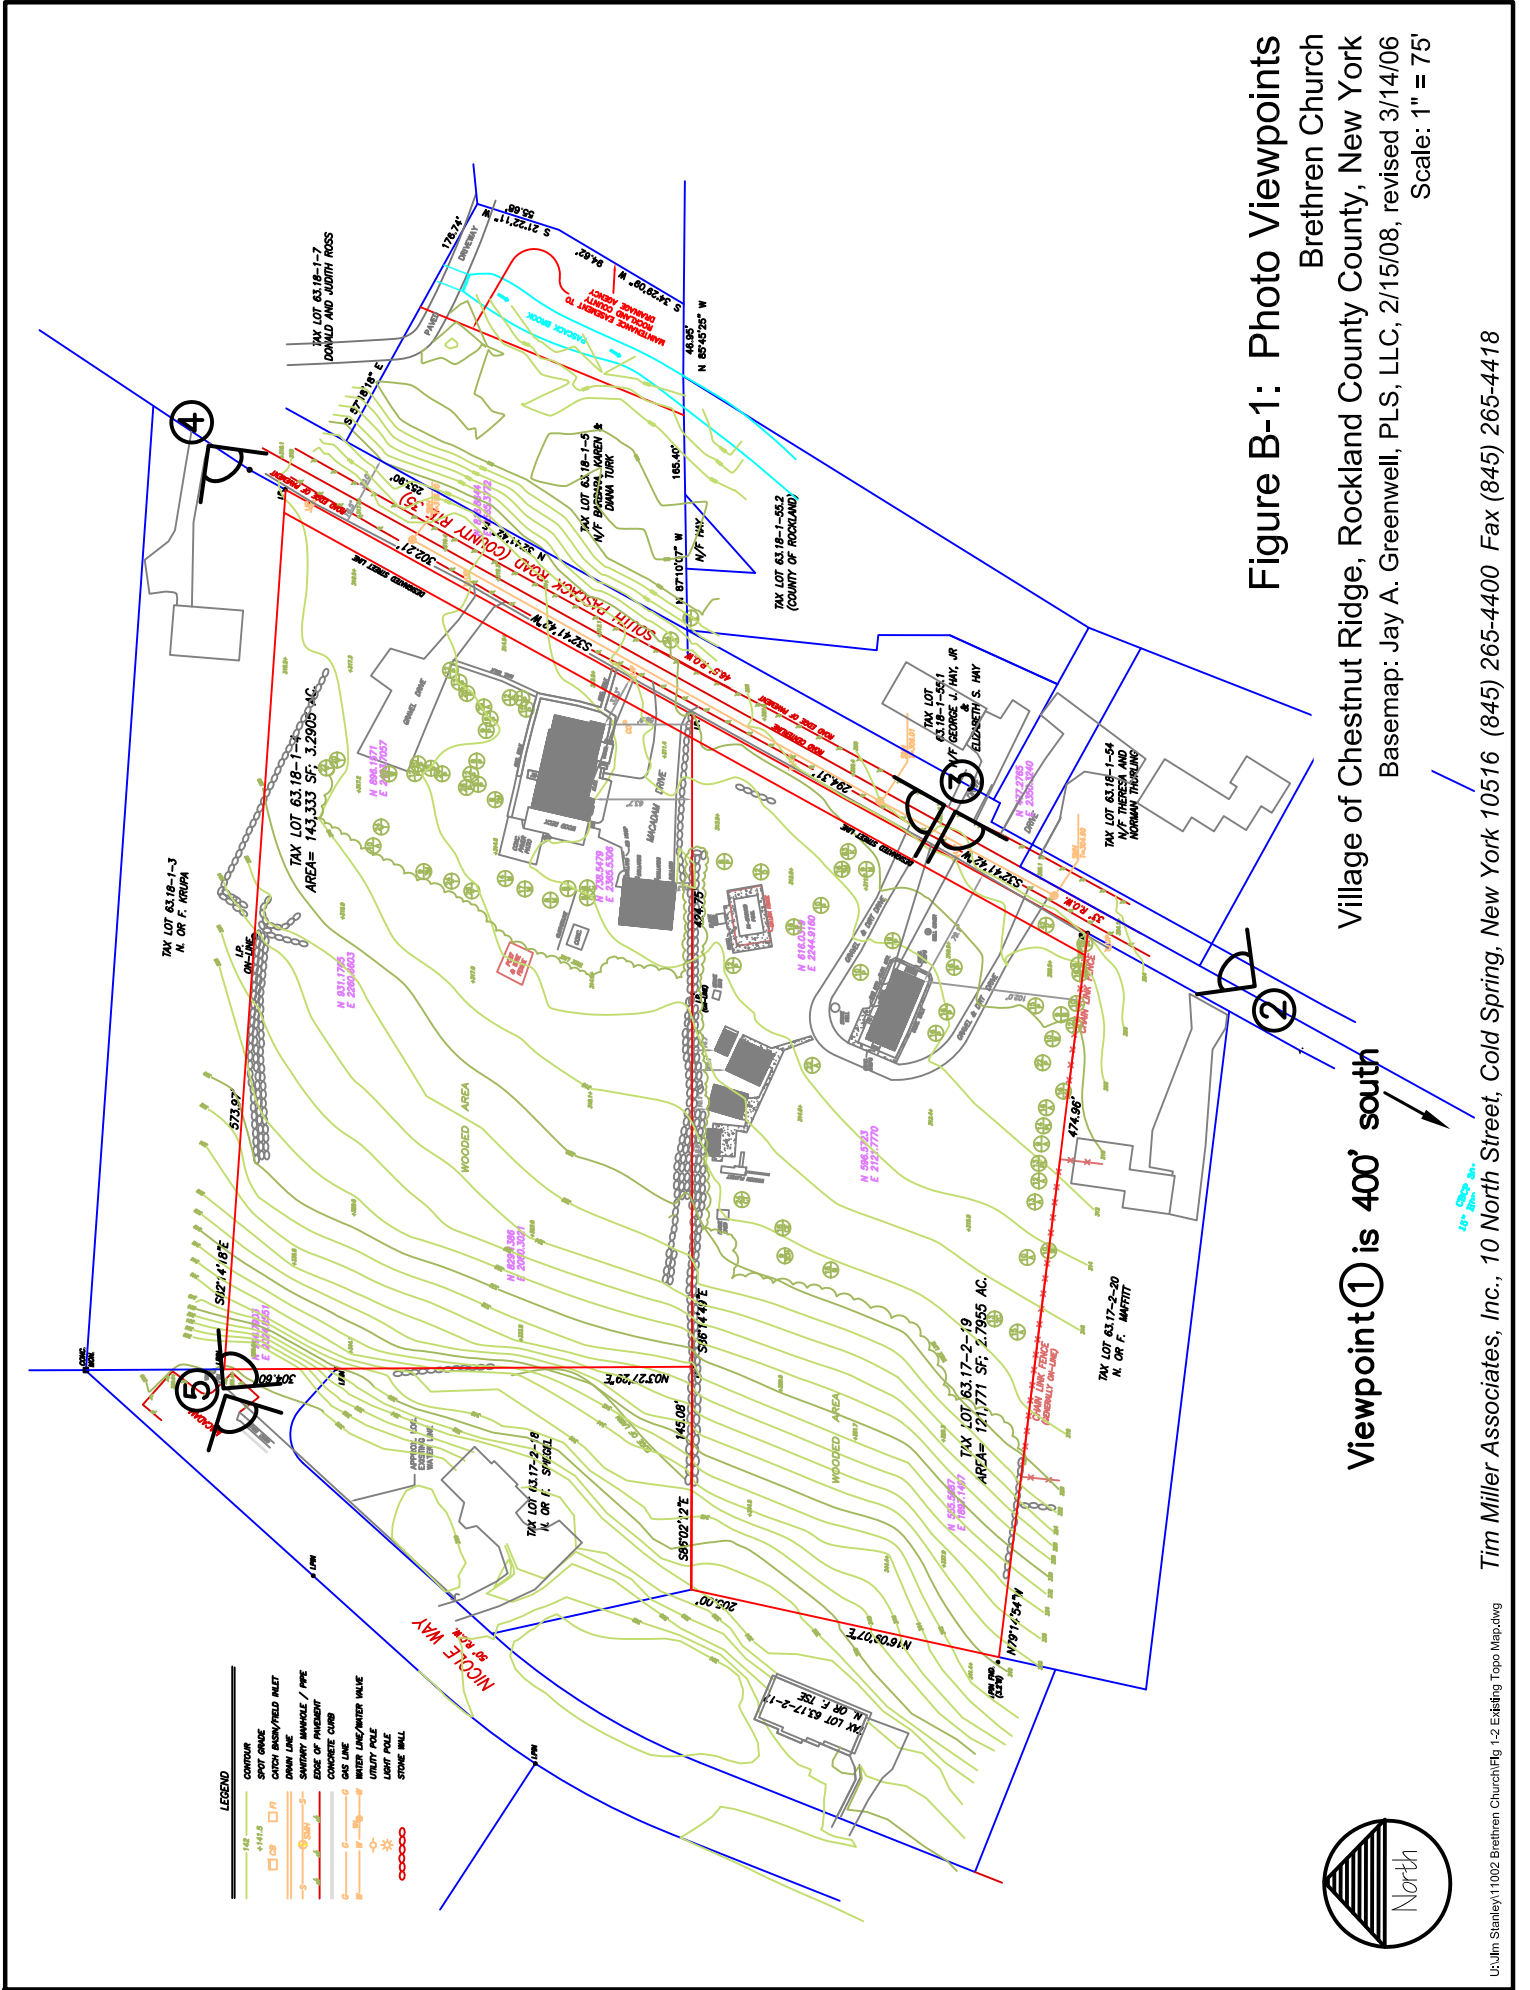

Appendix B
Visual Assessment Graphics

From Viewpoint 1
Existing Views Looking North / South Pascack Road

From Viewpoint 2
Existing Views Looking North / South Pascack Road

From Viewpoint 3
Existing Views Looking Southwest / South Pascack Road

From Viewpoint 4
Existing View Looking South / South Pascack Road

**BRETHREN
GOSPEL HALL**
Village of Chestnut Ridge, NY

VISUAL ANALYSIS

From Viewpoint 3

Existing View Looking Northwest / South Pascack Road

**BRETHREN
GOSPEL HALL**
Village of Chestnut Ridge, NY

VISUAL ANALYSIS

From Viewpoint 5

Existing Views Looking Southwest / Nicole Way

From Viewpoint 5

From Viewpoint 5

Existing Views Looking East / Nicole Way