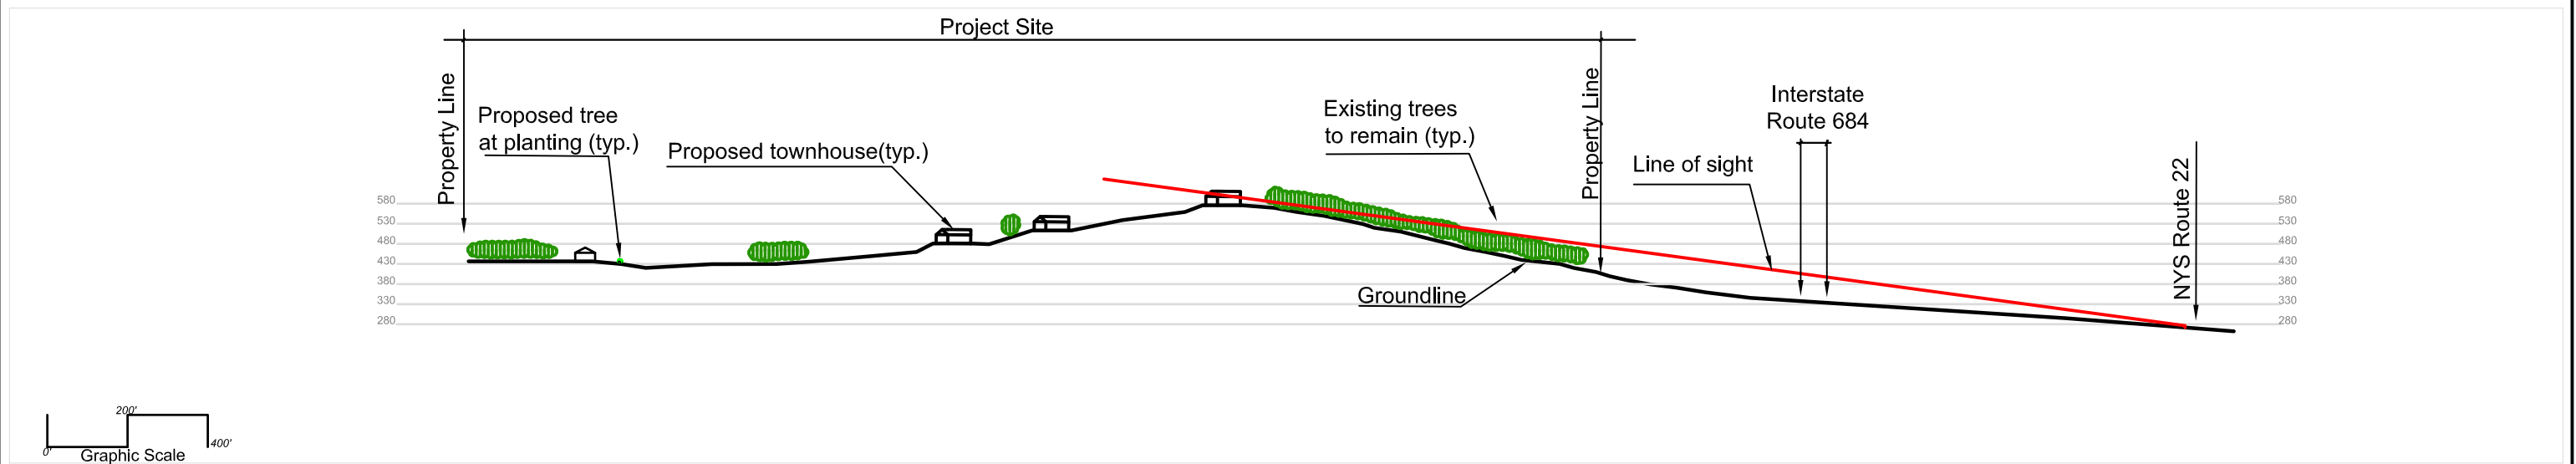

D

D

Figure 4.9-11: Cross Sections C&D
Highgate-Woodlands at North Salem
Town of North Salem, Westchester County, New York