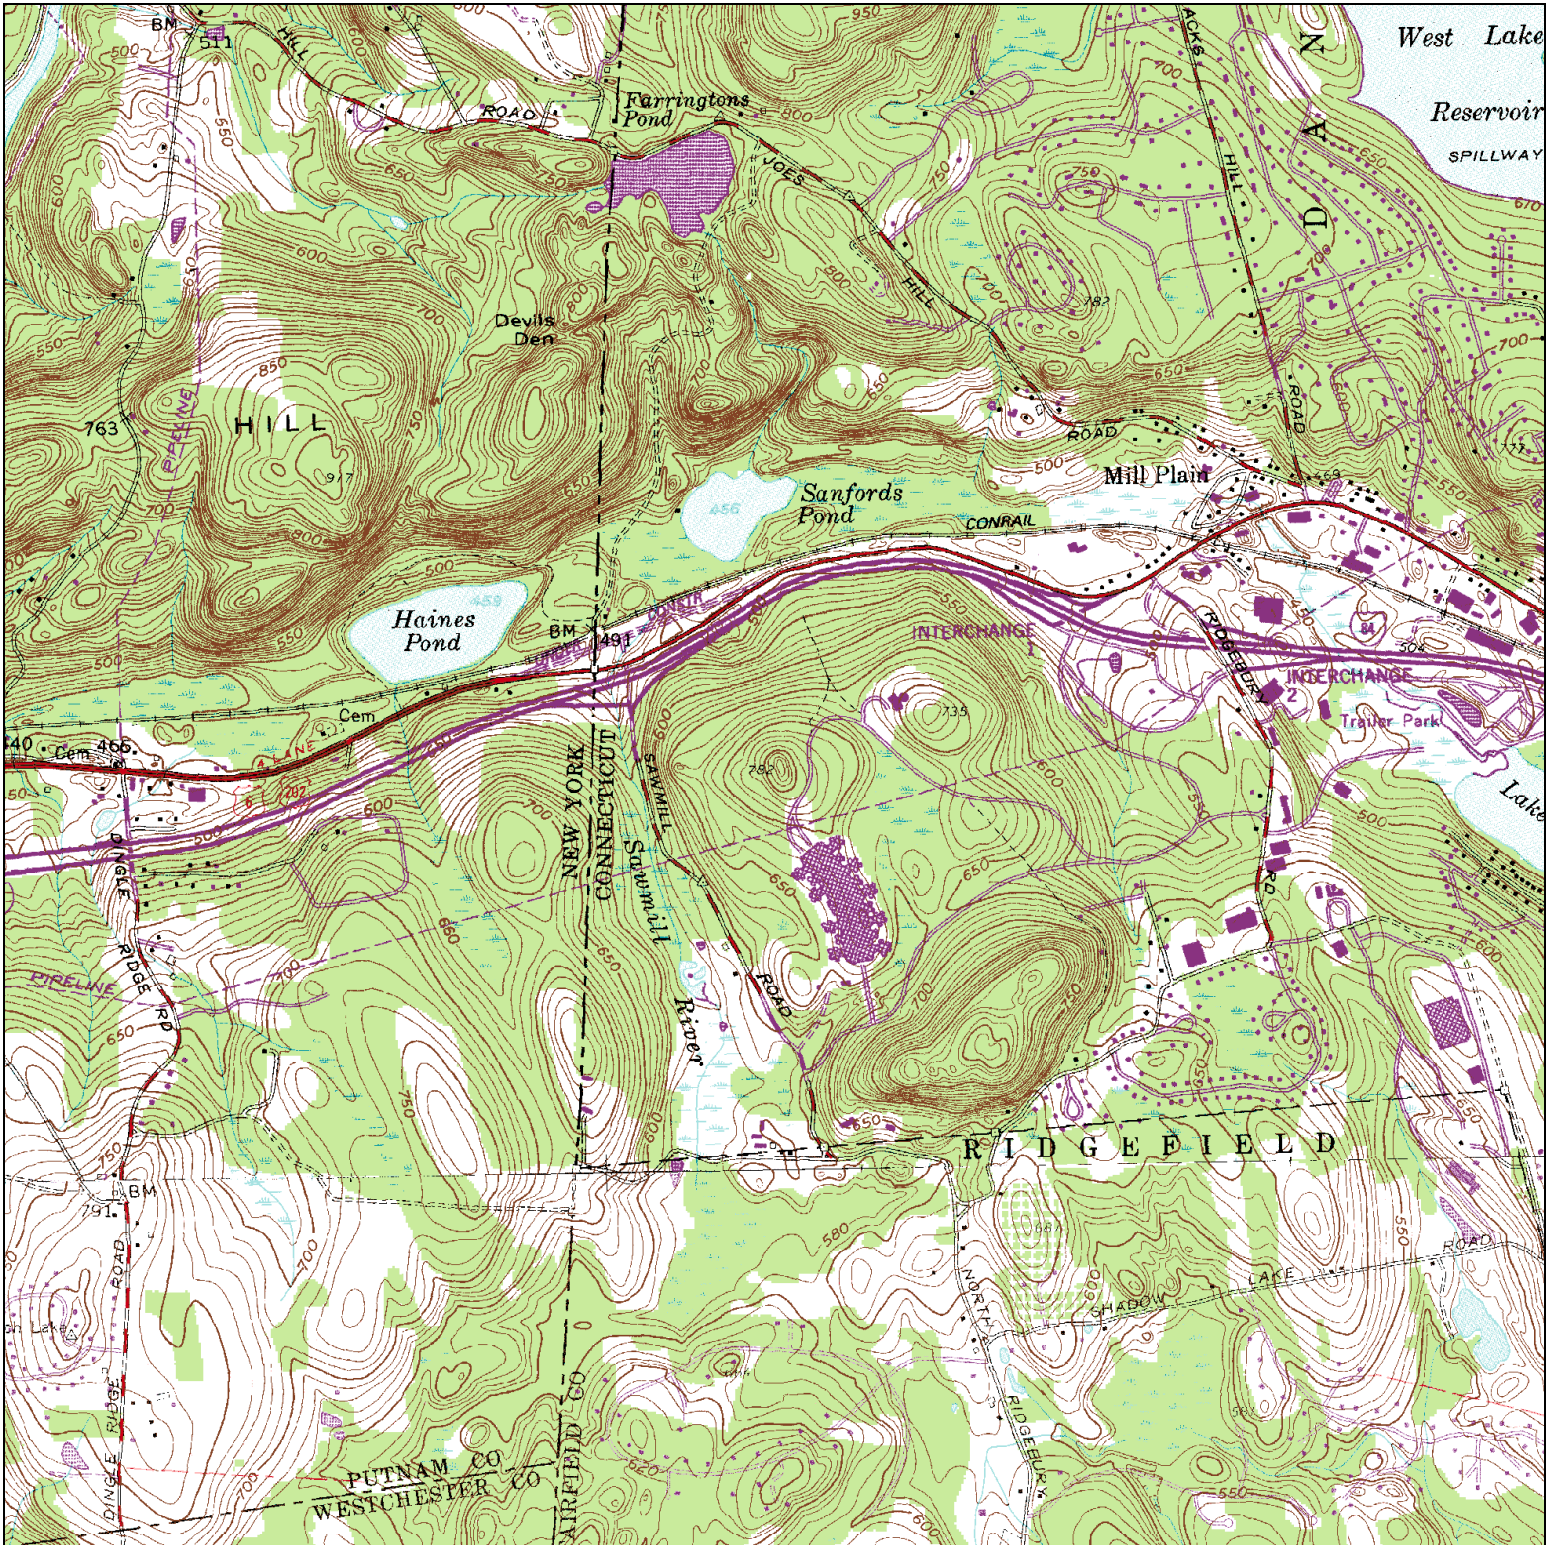

Breeding Bird Atlas Block 6158D

1 Mile

Scale is approximately 1:25,000, but may vary on your printer.